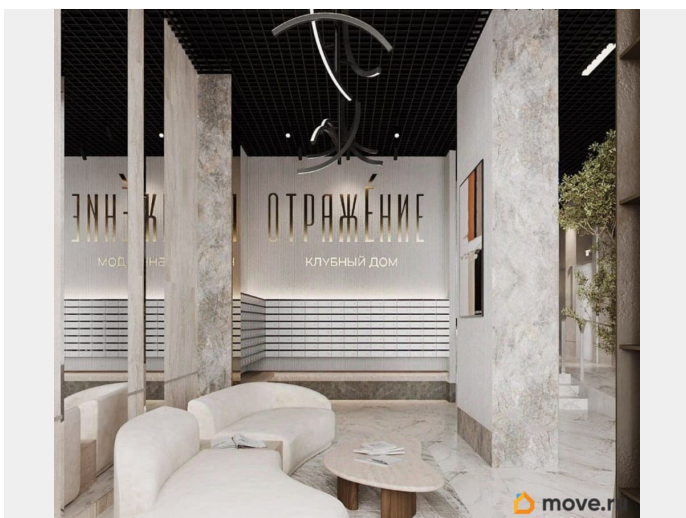

ОТРАЖЕНИЕ
КЛУБНЫЙ ДОМ

ЯГОДА
DEVELOPMENT
1 КОМНАТНАЯ

4.05
23.89
1
2.57

move.ru

The image shows a promotional graphic for the 'ЯГОДА' development. It includes a circular inset showing the building's exterior, a floor plan diagram for a one-bedroom apartment with room dimensions (4.05, 23.89, 2.57) and a '1' in a box, and the 'move.ru' logo.