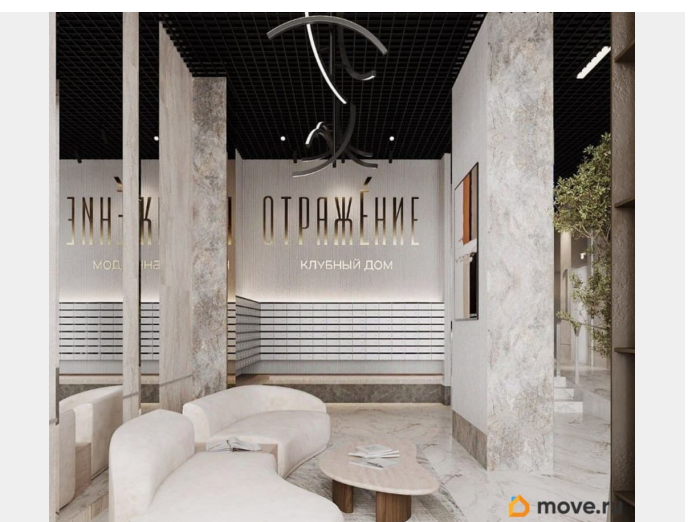

This block contains a promotional graphic for the 'ЯГОДА' development. It features a circular image of the building's exterior on the left and a floor plan diagram on the right. The floor plan is for a one-bedroom apartment with a living area of 25.60 and a kitchen area of 4.05. The 'move.ru' logo is at the bottom right.